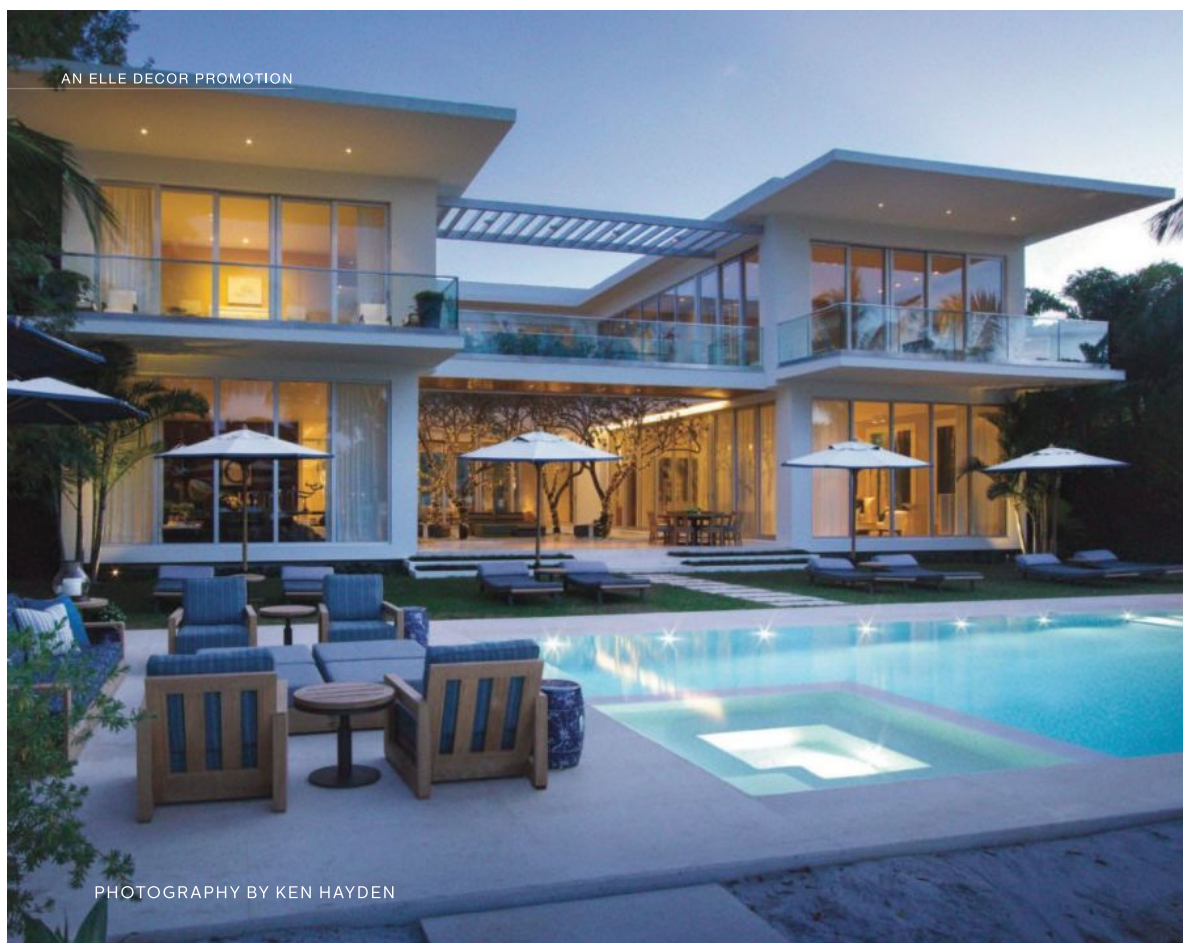

AN ELLE DECOR PROMOTION

PHOTOGRAPHY BY KEN HAYDEN

RESOURCES

AMERICAN LEATHER
americanleather.com

BART REINES
CONSTRUCTION
bartreines.com

CALLIGARIS
calligaris.com

CHARLES P. ROGERS
charlesprogers.com

COWTAN & TOUT
cowtan.com

CUISINART
cuisinart.com

DESIGN WITHIN REACH
dwr.com

ETHAN ALLEN
ethanallen.com

FARROW & BALL
farrow-ball.com

GAGGENAU
gaggenau.com

GLOSTER
gloster.com

HUNTER DOUGLAS
hunterdouglas.com

IRONIES
ironies.com

LUMENS.COM
Lumens.com

PERENNIALS®
OUTDOOR FABRICS
perennialsfabrics.com

ROCHE-BOBOIS
roche-bobois.com

SCAVOLINI
scavolini.us

SILESTONE
silestoneusa.com

SUTHERLAND
sutherlandfurniture.com

TOTO
totousa.com

USM MODULAR
FURNITURE
usm.com

YVES DELORME
yvesdelorme.com

WATCH THE VIDEO!

Go behind the scenes with the designers behind the project

1. DOWNLOAD the free Digimarc app for iPhone or Android
2. LAUNCH the app
3. HOLD your phone 6 inches above the page and allow the camera to focus

FOR THE FULL MODERN LIFE CONCEPT HOUSE EXPERIENCE, INCLUDING VIDEO, ROOM TOURS, SHOPPING, & MORE, VISIT ELLEDECOR.COM/MLCH